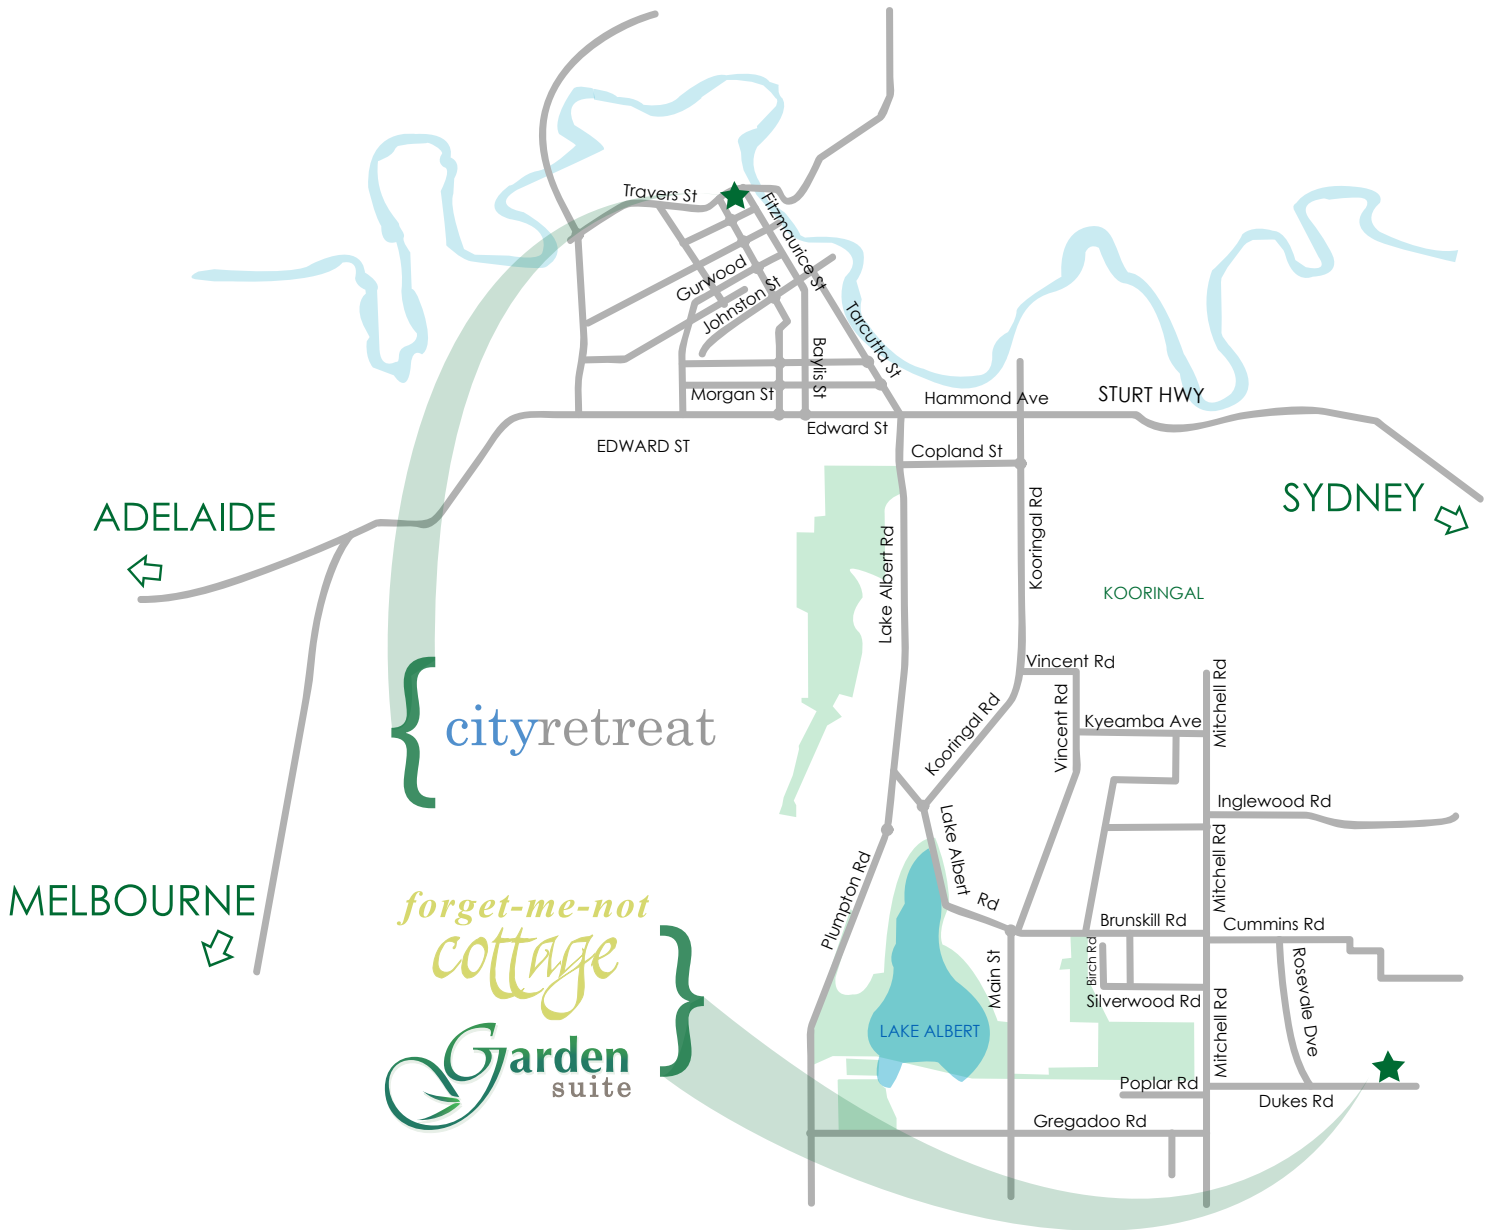

ELM TREE PARK

Forget-Me-Not Cottage
17 Duke Road, Wagga Wagga
NSW, Australia 2650
Phone : +61 2 6922 5114
Mobile : 0438 22 5114